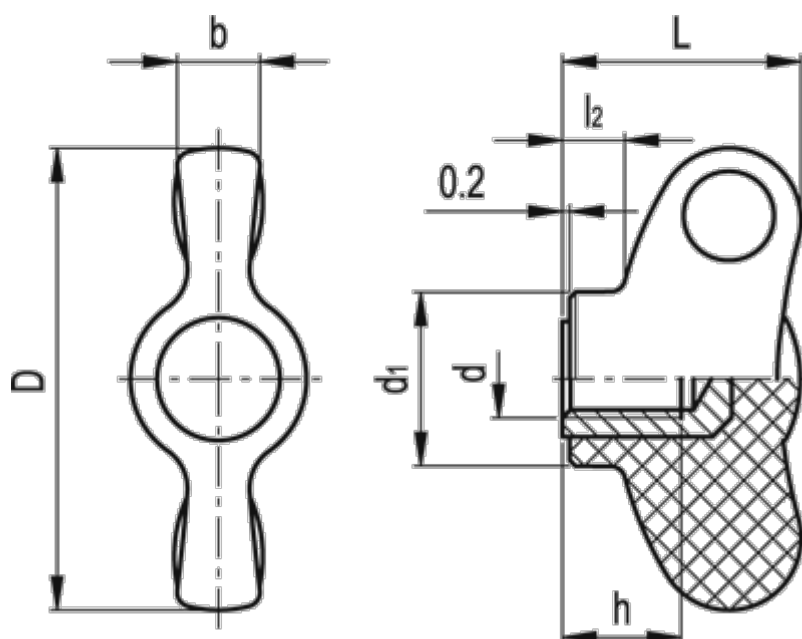

Article number: 2302008651

Description: E+G Wing nut
CWN.40 B-M6

Measures

b	= 6.5
D	= 40
d1	= 13.5
d 6H	= M6
h	= 12
L	= 21.0
l2	= 4.5
Weight (g)	= 12